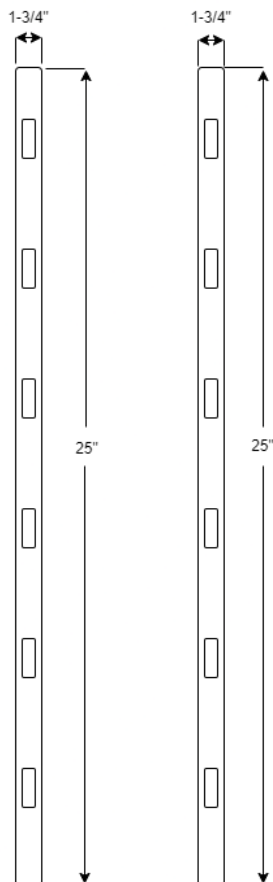

FIRECLAY SINK MOUNTING HARDWARE

CAFCUSS

FEATURES

MODEL CAFCUSS

SIZE 25" L x 1-3/4" W x 1-3/4" H

- For use with undermount sinks
- Can be used with any Cahaba Farmhouse Fireclay Sinks
- Use with solid surface or granite countertop materials
- Use side to side or front to back
- Installation hardware included
- Sold in pairs