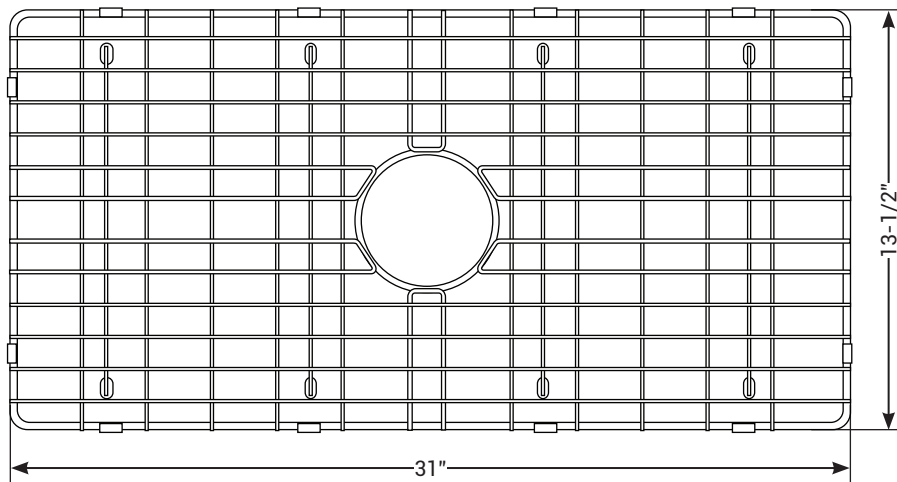

SINK GRID FOR 36 IN. FIRECLAY SINK

CAFC36SBWIREGRID (Polished Chrome)

FEATURES

MODEL CAFC36SBWIREGRID

SIZE 13-1/2" L x 31" W

DEPTH 1"

WEIGHT 1-1/2 lbs.

MATERIAL 304 grade stainless steel

DRAIN Center

- Designed to be used with **Cahaba 36 in. Single Bowl Farmhouse Fireclay Kitchen Sink** (CAFC36SB or CAFC36SBUSS)
- Accomodates 3-1/2 in. drain
- Includes rubber feet covers
- 1 Year Limited Residential Warranty