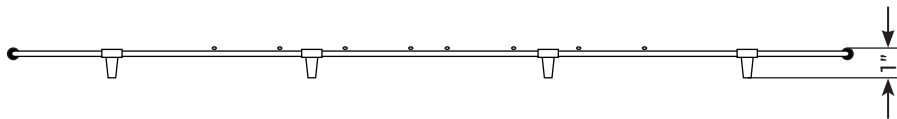

SINK GRID FOR 36 IN. FIRECLAY SINK

CAFC36SBWIREGRID (Polished Chrome)

FEATURES

MODEL CAFC36SBWIREGRID

SIZE 13-1/2" L x 31" W

DEPTH 1"

WEIGHT 1-1/2 lbs.

MATERIAL 304 grade stainless steel

DRAIN Center

- Designed to be used with **Cahaba 36 in. Single Bowl Farmhouse Fireclay Kitchen Sink** (CAFC36SB or CAFC36SBUSS)
- Accomodates 3-1/2 in. drain
- Includes rubber feet covers
- 1 Year Limited Residential Warranty