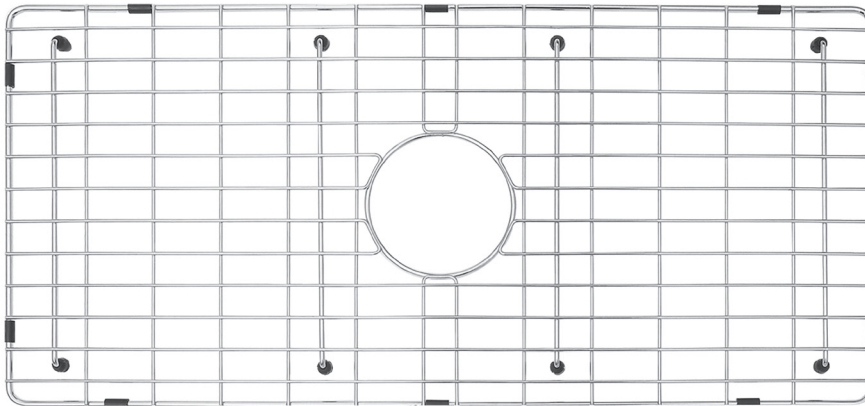

SINK GRID FOR 36 IN. FIRECLAY SINK

CAFC36SBWIREGRID (Polished Chrome)

FEATURES

MODEL CAFC36SBWIREGRID

SIZE 13-1/2" L x 31" W

DEPTH 1"

WEIGHT 1-1/2 lbs.

MATERIAL 304 grade stainless steel

DRAIN Center

- Designed to be used with **Cahaba 36 in. Single Bowl Farmhouse Fireclay Kitchen Sink** (CAFC36SB or CAFC36SBUSS)
- Accomodates 3-1/2 in. drain
- Includes rubber feet covers
- 1 Year Limited Residential Warranty