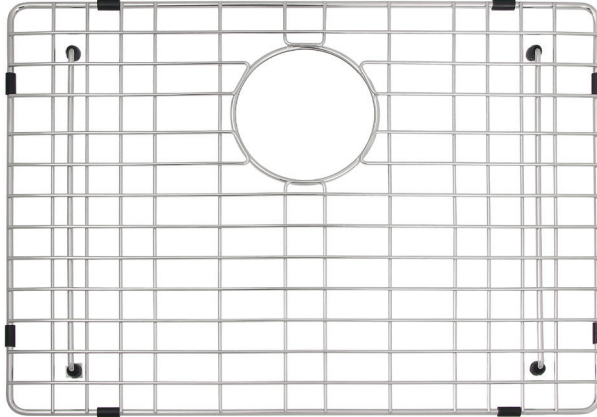

SINK GRID FOR 24 IN. FIRECLAY SINK

CAFC24SBWIREGRID (Polished Chrome)

FEATURES

MODEL CAFC24SBWIREGRID

SIZE 15" L x 20-3/4" W

DEPTH 1"

WEIGHT 1 lb.

MATERIAL 304 grade stainless steel

DRAIN Center

- Designed to be used with **Cahaba 24 in. Single Bowl Farmhouse Fireclay Kitchen Sink** (CAFC24SB or CAFC24SBUSS)
- Accomodates 3-1/2 in. drain
- Includes rubber feet covers
- 1 Year Limited Residential Warranty

If you are missing any part, please stop and contact us immediately at (205) 702-9101.

FOR WARRANTY ISSUES OR QUESTIONS, CONTACT CAHABA AT (205) 702-9101.

©2021 CAHABA. ALL RIGHTS RESERVED.