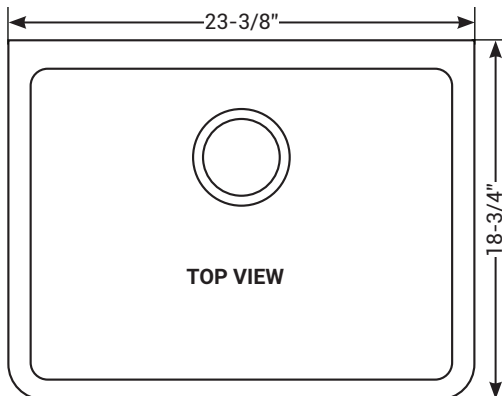

24 IN. SINGLE BOWL FARMHOUSE KITCHEN SINK

CAFC24SB

FEATURES

MODEL	CAFC24SB
SIZE	Top: 18-3/4" L x 23-3/8" W Base: 18" L x 22-5/8" W
BOWL(S)	Top: 16-1/8" L x 21-1/2" W Base: 15-1/2" L x 20-7/8" W
DEPTH	7-3/4"
WEIGHT	75 lbs.
MATERIAL	Fireclay
DRAIN	Rear
MOUNT	Farmhouse, Undermount