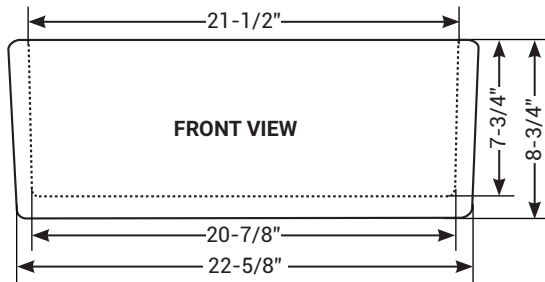

24 IN. SINGLE BOWL FARMHOUSE KITCHEN SINK

CAFC24SB

FEATURES

MODEL	CAFC24SB
SIZE	Top: 18-3/4" L x 23-3/8" W Base: 18" L x 22-5/8" W
BOWL(S)	Top: 16-1/8" L x 21-1/2" W Base: 15-1/2" L x 20-7/8" W
DEPTH	7-3/4"
WEIGHT	75 lbs.
MATERIAL	Fireclay
DRAIN	Rear
MOUNT	Farmhouse, Undermount