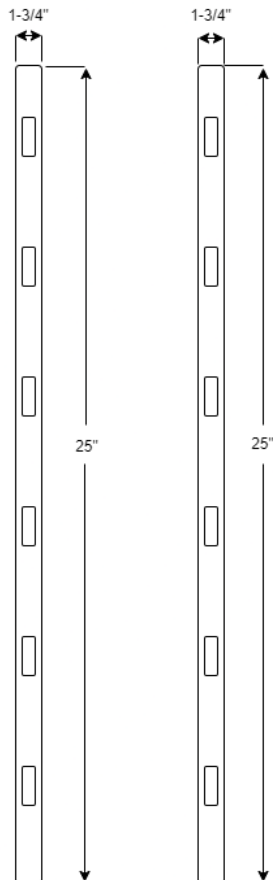

24 IN. SINGLE BOWL FARMHOUSE KITCHEN SINK

CAFC24SB

FEATURES

MODEL	CAFC24SB
SIZE	Top: 18-3/4" L x 23-3/8" W Base: 18" L x 22-5/8" W
BOWL(S)	Top: 16-1/8" L x 21-1/2" W Base: 15-1/2" L x 20-7/8" W
DEPTH	7-3/4"
WEIGHT	75 lbs.
MATERIAL	Fireclay
DRAIN	Rear
MOUNT	Farmhouse, Undermount

If you are missing any part, please stop and contact us immediately at (205) 702-9101.

SINK GRID FOR 24 IN. FIRECLAY SINK

CAFC24SBWIREGRID (Polished Chrome)

FEATURES

MODEL CAFC24SBWIREGRID

SIZE 15" L x 20-3/4" W

FIRECLAY SINK MOUNTING HARDWARE

CAFCUSS

FEATURES

MODEL CAFCUSS

SIZE 25" L x 1-3/4" W x 1-3/4" H

- For use with undermount sinks
- Can be used with any Cahaba Farmhouse Fireclay Sinks
- Use with solid surface or granite countertop materials
- Use side to side or front to back
- Installation hardware included
- Sold in pairs