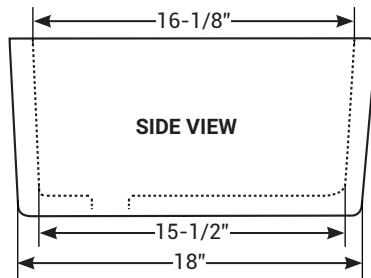

24 IN. SINGLE BOWL FARMHOUSE KITCHEN SINK

CAFC24SB

FEATURES

MODEL	CAFC24SB
SIZE	Top: 18-3/4" L x 23-3/8" W Base: 18" L x 22-5/8" W
BOWL(S)	Top: 16-1/8" L x 21-1/2" W Base: 15-1/2" L x 20-7/8" W
DEPTH	7-3/4"
WEIGHT	75 lbs.
MATERIAL	Fireclay
DRAIN	Rear
MOUNT	Farmhouse, Undermount