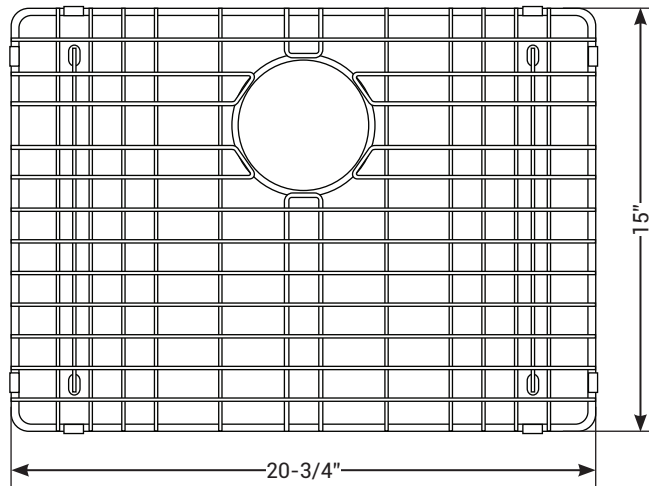

SINK GRID FOR 24 IN. FIRECLAY SINK

CAFC24SBWIREGRID (Polished Chrome)

FEATURES

MODEL CAFC24SBWIREGRID

SIZE 15" L x 20-3/4" W

DEPTH 1"

WEIGHT 1 lb.

MATERIAL 304 grade stainless steel

DRAIN Center

- Designed to be used with **Cahaba 24 in. Single Bowl Farmhouse Fireclay Kitchen Sink** (CAFC24SB or CAFC24SBUSS)
- Accomodates 3-1/2 in. drain
- Includes rubber feet covers
- 1 Year Limited Residential Warranty

If you are missing any part, please stop and contact us immediately at (205) 702-9101.

FOR WARRANTY ISSUES OR QUESTIONS, CONTACT CAHABA AT (205) 702-9101.

©2021 CAHABA. ALL RIGHTS RESERVED.