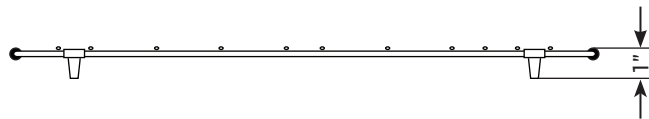

SINK GRID FOR 24 IN. FIRECLAY SINK

CAFC24SBWIREGRID (Polished Chrome)

FEATURES

MODEL CAFC24SBWIREGRID

SIZE 15" L x 20-3/4" W

DEPTH 1"

WEIGHT 1 lb.

MATERIAL 304 grade stainless steel

DRAIN Center

- Designed to be used with **Cahaba 24 in. Single Bowl Farmhouse Fireclay Kitchen Sink** (CAFC24SB or CAFC24SBUSS)
- Accomodates 3-1/2 in. drain
- Includes rubber feet covers
- 1 Year Limited Residential Warranty

If you are missing any part, please stop and contact us immediately at (205) 702-9101.

FOR WARRANTY ISSUES OR QUESTIONS, CONTACT CAHABA AT (205) 702-9101.

©2021 CAHABA. ALL RIGHTS RESERVED.