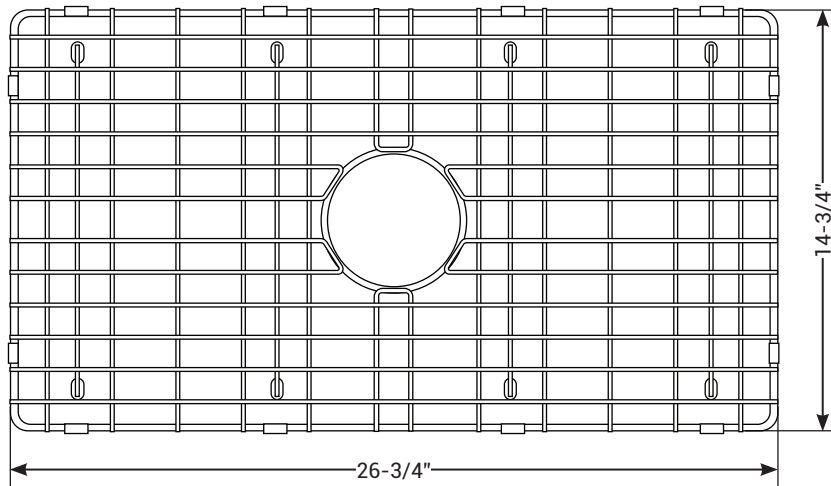

## FEATURES

MODEL	CAFC30SBWIREGRID
SIZE	14-3/4" L x 26-3/4" W
DEPTH	1"
WEIGHT	1 lb.
MATERIAL	304 grade stainless steel
DRAIN	Center

- Designed to be used with **Cahaba 30 in. Single Bowl Farmhouse Fireclay Kitchen Sink** (CAFC30SB or CAFC30SBUSS)
- Accomodates 3-1/2 in. drain
- Includes rubber feet covers
- 1 Year Limited Residential Warranty