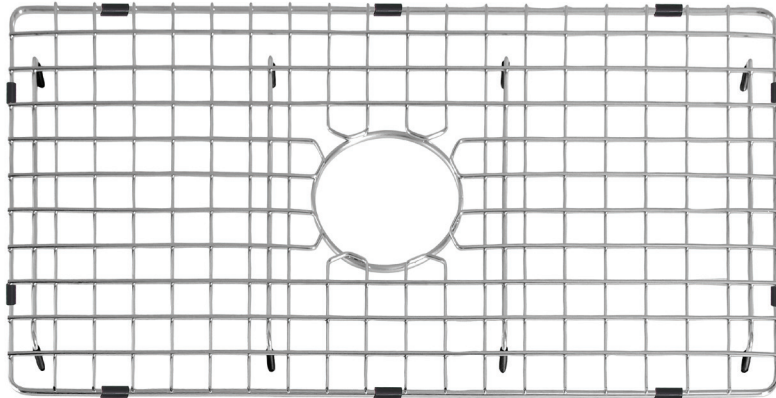

# SINK GRID FOR 30 IN. FIRECLAY SINK

CAFC30SBWIREGRID (Polished Chrome)

## FEATURES

MODEL	CAFC30SBWIREGRID
SIZE	14-3/4" L x 26-3/4" W
DEPTH	1"
WEIGHT	1 lb.
MATERIAL	304 grade stainless steel
DRAIN	Center

- Designed to be used with **Cahaba 30 in. Single Bowl Farmhouse Fireclay Kitchen Sink** (CAFC30SB or CAFC30SBUSS)
- Accomodates 3-1/2 in. drain
- Includes rubber feet covers
- 1 Year Limited Residential Warranty

# SINK GRID FOR 30 IN. FIRECLAY SINK