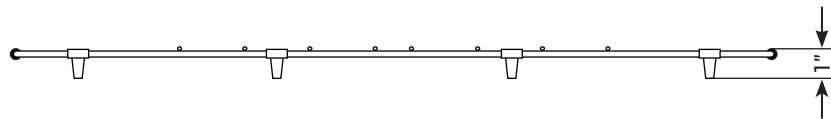

# SINK GRID FOR 30 IN. FIRECLAY SINK

CAFC30SBWIREGRID (Polished Chrome)

## FEATURES

MODEL	CAFC30SBWIREGRID
SIZE	14-3/4" L x 26-3/4" W
DEPTH	1"
WEIGHT	1 lb.
MATERIAL	304 grade stainless steel
DRAIN	Center

- Designed to be used with **Cahaba 30 in. Single Bowl Farmhouse Fireclay Kitchen Sink** (CAFC30SB or CAFC30SBUSS)
- Accomodates 3-1/2 in. drain
- Includes rubber feet covers
- 1 Year Limited Residential Warranty