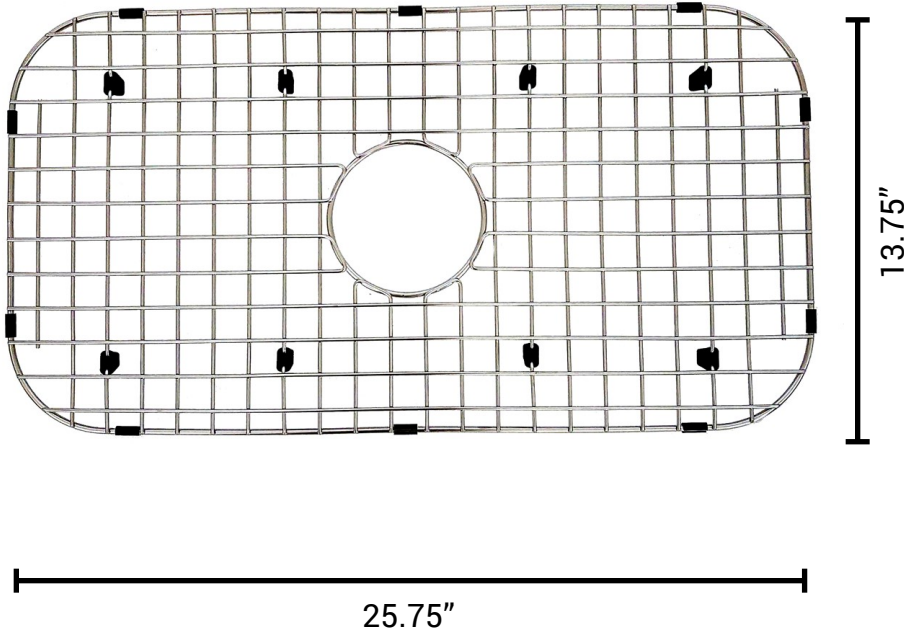

**BOTTOM GRID FOR 30 IN. SINGLE BOWL KITCHEN SINK**  
CAHCA3018UMSB-GRID

**FEATURES**

**MODEL** CAHCA3018UMSB-GRID

**SIZE** 18.75" x 13.5"

**MATERIAL** Stainless Steel

**DRAIN** Center

**FITS** CAHCASS3018UMSB-18

- 304 Stainless Steel
- 18/8 Chrome/Nickel Content
- Limited Lifetime Warranty

**BEFORE YOU BEGIN  
INSTALLATION**

- Carefully Read the instructions before starting installation.
- This product should be installed by an experienced professional.
- Drain pipe is not supplied. Connect to an existing drain pipe.