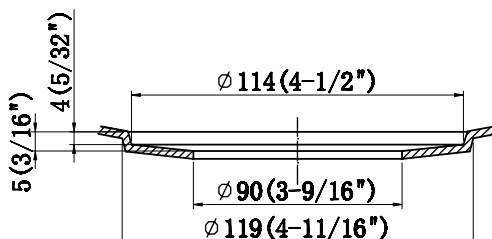

BEFORE YOU BEGIN INSTALLATION

- Carefully Read the instructions before starting installation.
- This product should be installed by an experienced professional.
- Drain pipe is not supplied. Connect to an existing drain pipe.

If you are missing any part, please stop and contact us immediately at (205) 702-9101.