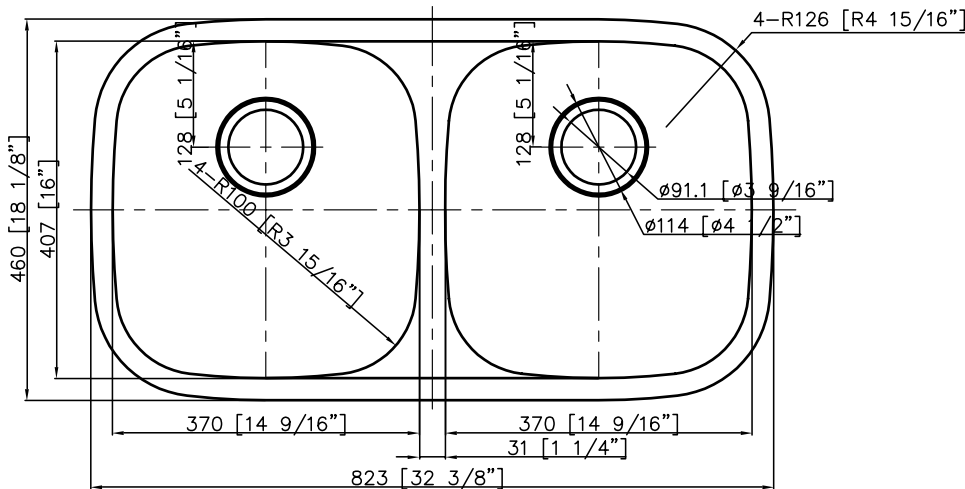

30 IN. DOUBLE BOWL UNDERMOUNT KITCHEN SINK

CAHCA325050UMLDB-18

FEATURES

MODEL CAHCA325050UMLDB-18

SIZE Overall:
32.375" x 18.125" x 9"

BOWL(S) (L/R)14.5625" x 16" x 9"

DEPTH 9"

WEIGHT

MATERIAL Stainless Steel

DRAIN Rear

MOUNT Undermount

- 18 Gauge Thickness
- 304 Stainless Steel Sink
- Sound Cancellation Pads
- Thermal Undercoating
- Requires 3-1/2 in. drain assembly and support framing or mounting hardware (not included)
- Compatible with garbage disposals; does not require a flange extension
- Limited Lifetime Warranty

TOP VIEW

FRONT VIEW

DRAIN

BEFORE YOU BEGIN INSTALLATION

- Carefully Read the instructions before starting installation.
- This product should be installed by an experienced professional.
- Drain pipe is not supplied. Connect to an existing drain pipe.

If you are missing any part, please stop and contact us immediately at (205) 702-9101.