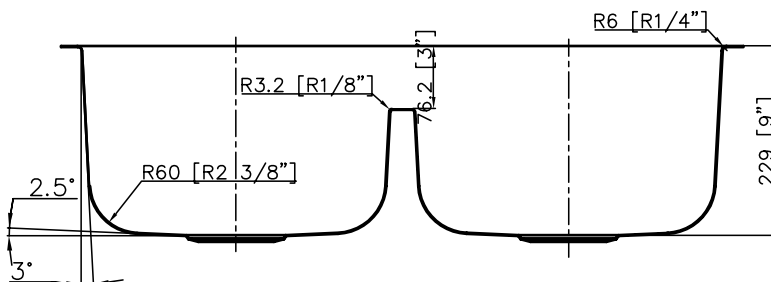

FRONT VIEW

DRAIN