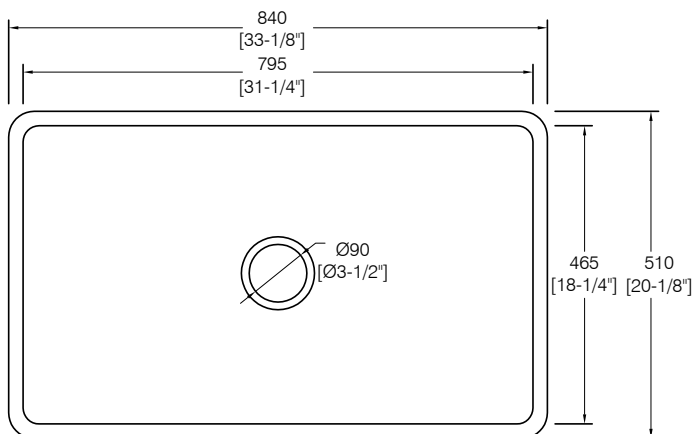

TOP VIEW

BEFORE YOU BEGIN INSTALLATION

- Carefully Read the instructions before starting installation.
- This product should be installed by an experienced professional.
- Drain pipe is not supplied. Connect to an existing drain pipe.

If you are missing any part, please stop and contact us immediately at (205) 702-9101.