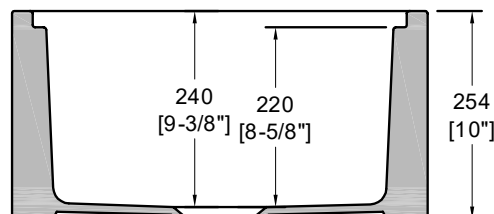

BEFORE YOU BEGIN INSTALLATION

- Carefully Read the instructions before starting installation.
- This product should be installed by an experienced professional.
- Drain pipe is not supplied. Connect to an existing drain pipe.

If you are missing any part, please stop and contact us immediately at (205) 702-9101.