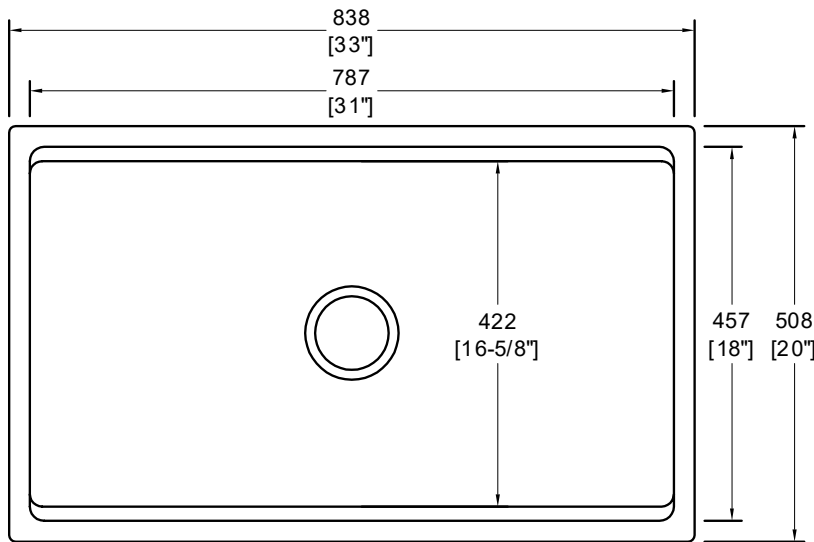

BEFORE YOU BEGIN INSTALLATION

- Carefully Read the instructions before starting installation.
- This product should be installed by an experienced professional.
- Drain pipe is not supplied. Connect to an existing drain pipe.

If you are missing any part, please stop and contact us immediately at (205) 702-9101.