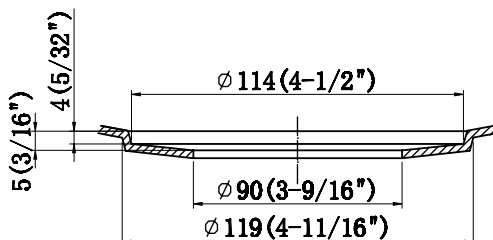

16 IN. SINGLE BOWL UNDERMOUNT BAR/PREP SINK
CAHCASS1616UMSB-M

FEATURES

MODEL	CAHCASS1616UMSB-M
SIZE	Overall: 16" x 16" x 10"
BOWL(S)	14" x 14" x 10"
DEPTH	10"
MATERIAL	Stainless Steel
DRAIN	Center
MOUNT	Undermount

DRAIN

- Single Bowl
- Satin Brushed Nickel Finish
- 16 Gauge Thickness
- 304 Stainless Steel Sink
- Sound Cancellation Pads
- Thermal Undercoating
- Includes Bottom Grid(s) and 1 Basket Strainer
- Compatible with garbage disposals; does not require a flange extension
- Limited Lifetime Warranty

BEFORE YOU BEGIN INSTALLATION

- Carefully Read the instructions before starting installation.
- This product should be installed by an experienced professional.
- Drain pipe is not supplied. Connect to an existing drain pipe.

If you are missing any part, please stop and contact us immediately at (205) 702-9101.