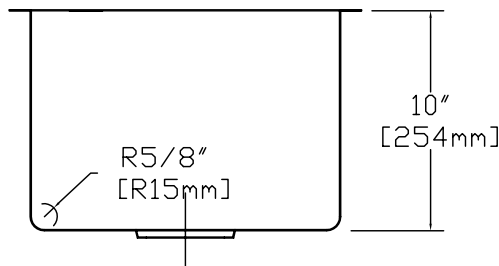

16 IN. SINGLE BOWL UNDERMOUNT BAR/PREP SINK
CAHCASS1616UMSB-M

FEATURES

MODEL	CAHCASS1616UMSB-M
SIZE	Overall: 16" x 16" x 10"
BOWL(S)	14" x 14" x 10"
DEPTH	10"
MATERIAL	Stainless Steel
DRAIN	Center
MOUNT	Undermount

DRAIN

- Single Bowl
- Satin Brushed Nickel Finish
- 16 Gauge Thickness
- 304 Stainless Steel Sink
- Sound Cancellation Pads
- Thermal Undercoating
- Includes Bottom Grid(s) and 1 Basket Strainer
- Compatible with garbage disposals; does not require a flange extension
- Limited Lifetime Warranty

BEFORE YOU BEGIN INSTALLATION

- Carefully Read the instructions before starting installation.
- This product should be installed by an experienced professional.
- Drain pipe is not supplied. Connect to an existing drain pipe.

If you are missing any part, please stop and contact us immediately at (205) 702-9101.