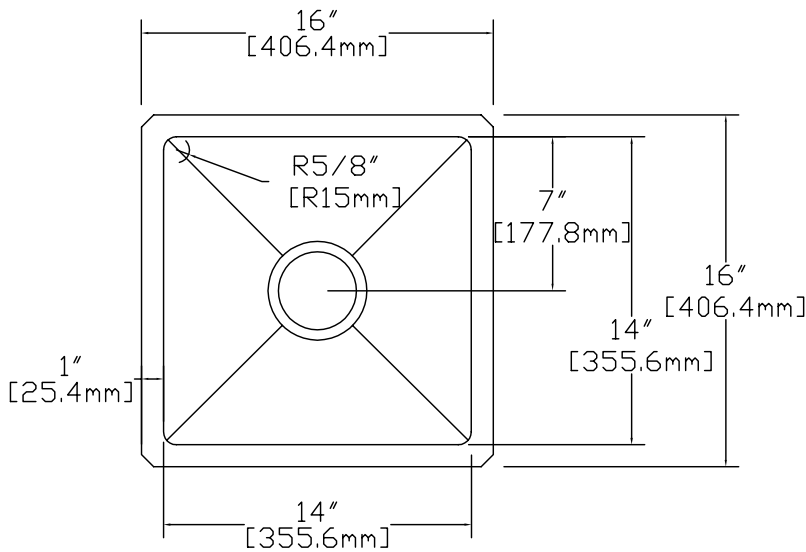

FEATURES

MODEL	CAHCASS1616UMSB-M
SIZE	Overall: 16" x 16" x 10"
BOWL(S)	14" x 14" x 10"
DEPTH	10"
MATERIAL	Stainless Steel
DRAIN	Center
MOUNT	Undermount

TOP VIEW

FRONT VIEW