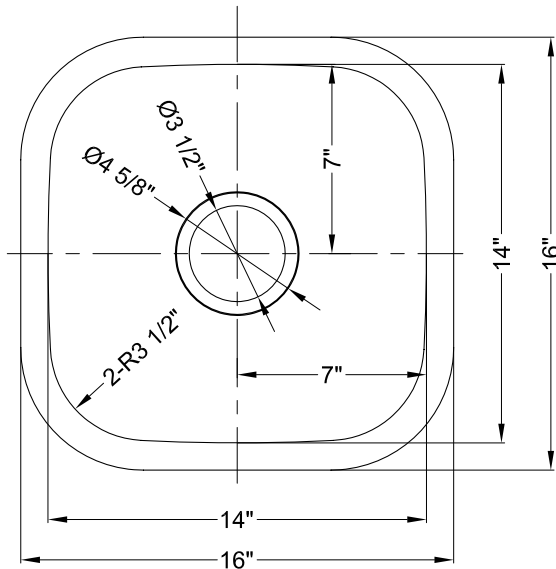

16 IN. SINGLE BOWL UNDERMOUNT BAR/PREP SINK
CAHCASS1616UMSB-S

FEATURES

MODEL	CAHCASS1616UMSB-S
SIZE	Overall: 16" x 16" x 8"
BOWL(S)	14" x 14" x 8"
DEPTH	8"
WEIGHT	26 lbs.
MATERIAL	Stainless Steel
DRAIN	Center
MOUNT	Undermount

TOP VIEW

FRONT VIEW

DRAIN

- 16 Gauge Thickness
- 304 Stainless Steel Sink
- Sound Cancellation Pads
- Thermal Undercoating
- Requires 3-1/2 in. drain assembly and support framing or mounting hardware (not included)
- Compatible with garbage disposals; does not require a flange extension
- Limited Lifetime Warranty