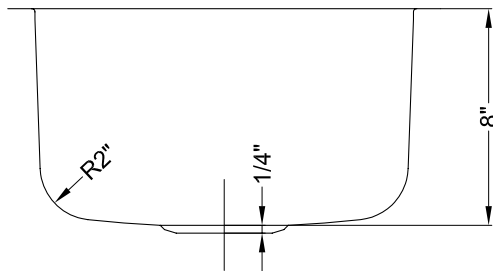

16 IN. SINGLE BOWL UNDERMOUNT BAR/PREP SINK
CAHCASS1616UMSB-S

FEATURES

MODEL	CAHCASS1616UMSB-S
SIZE	Overall: 16" x 16" x 8"
BOWL(S)	14" x 14" x 8"
DEPTH	8"
WEIGHT	26 lbs.
MATERIAL	Stainless Steel
DRAIN	Center
MOUNT	Undermount

TOP VIEW

FRONT VIEW

DRAIN

- 16 Gauge Thickness
- 304 Stainless Steel Sink
- Sound Cancellation Pads
- Thermal Undercoating
- Requires 3-1/2 in. drain assembly and support framing or mounting hardware (not included)
- Compatible with garbage disposals; does not require a flange extension
- Limited Lifetime Warranty

BEFORE YOU BEGIN INSTALLATION

- Carefully Read the instructions before starting installation.
- This product should be installed by an experienced professional.
- Drain pipe is not supplied. Connect to an existing drain pipe.

If you are missing any part, please stop and contact us immediately at (205) 702-9101.