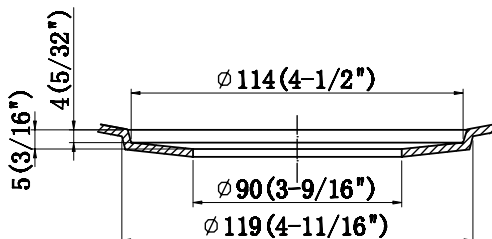

16 IN. SINGLE BOWL UNDERMOUNT BAR/PREP SINK
CAHCASS1616UMSB-S

FEATURES

MODEL	CAHCASS1616UMSB-S
SIZE	Overall: 16" x 16" x 8"
BOWL(S)	14" x 14" x 8"
DEPTH	8"
WEIGHT	26 lbs.
MATERIAL	Stainless Steel
DRAIN	Center
MOUNT	Undermount

TOP VIEW

FRONT VIEW

DRAIN

- 16 Gauge Thickness
- 304 Stainless Steel Sink
- Sound Cancellation Pads
- Thermal Undercoating
- Requires 3-1/2 in. drain assembly and support framing or mounting hardware (not included)
- Compatible with garbage disposals; does not require a flange extension
- Limited Lifetime Warranty

BEFORE YOU BEGIN INSTALLATION

- Carefully Read the instructions before starting installation.
- This product should be installed by an experienced professional.
- Drain pipe is not supplied. Connect to an existing drain pipe.

If you are missing any part, please stop and contact us immediately at (205) 702-9101.