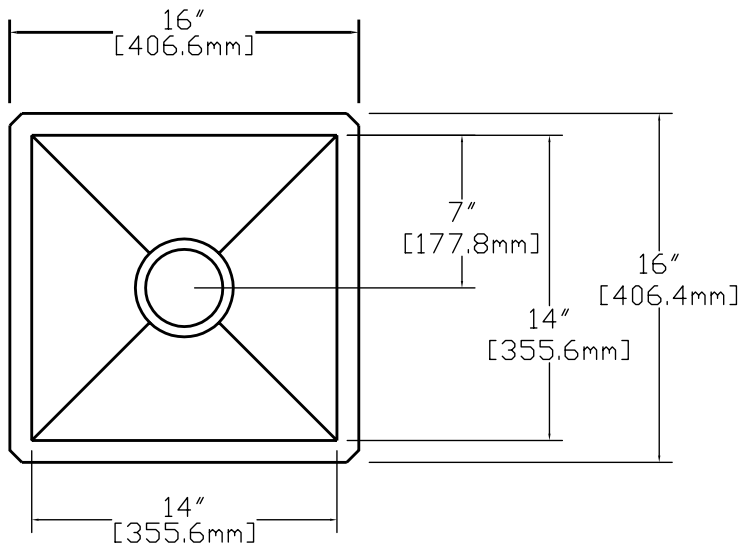

**16 IN. SINGLE BOWL UNDERMOUNT BAR/PREP SINK**  
CAHCASS1616UMSB-Z

**TOP VIEW**

**FRONT VIEW**

**DRAIN**

**FEATURES**

<b>MODEL</b>	CAHCASS1616UMSB-Z
<b>SIZE</b>	Overall: 16" x 16" x 10"
<b>BOWL(S)</b>	14" x 14" x 10"
<b>DEPTH</b>	10"
<b>MATERIAL</b>	Stainless Steel
<b>DRAIN</b>	Center
<b>MOUNT</b>	Undermount