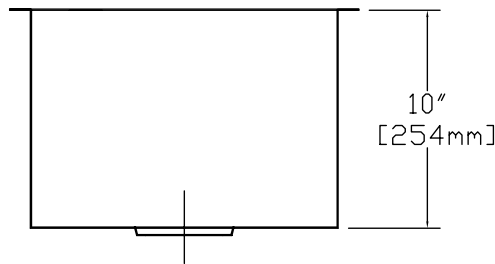

**16 IN. SINGLE BOWL UNDERMOUNT BAR/PREP SINK**  
CAHCASS1616UMSB-Z

**TOP VIEW**

**FRONT VIEW**

**DRAIN**

**FEATURES**

<b>MODEL</b>	CAHCASS1616UMSB-Z
<b>SIZE</b>	Overall: 16" x 16" x 10"
<b>BOWL(S)</b>	14" x 14" x 10"
<b>DEPTH</b>	10"
<b>MATERIAL</b>	Stainless Steel
<b>DRAIN</b>	Center
<b>MOUNT</b>	Undermount