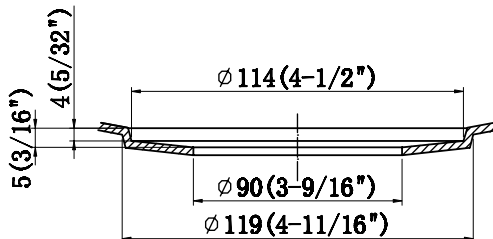

**16 IN. SINGLE BOWL UNDERMOUNT BAR/PREP SINK**  
CAHCASS1616UMSB-Z

**TOP VIEW**

**FRONT VIEW**

**DRAIN**

**FEATURES**

<b>MODEL</b>	CAHCASS1616UMSB-Z
<b>SIZE</b>	Overall: 16" x 16" x 10"
<b>BOWL(S)</b>	14" x 14" x 10"
<b>DEPTH</b>	10"
<b>MATERIAL</b>	Stainless Steel
<b>DRAIN</b>	Center
<b>MOUNT</b>	Undermount