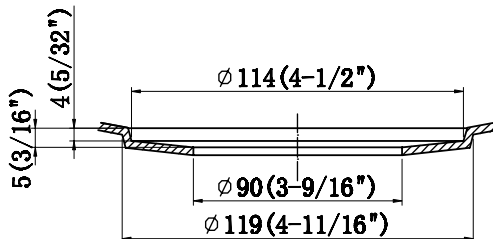

- Single Bowl
- Satin Brushed Nickel Finish
- 16 Gauge Thickness
- 304 Stainless Steel Sink
- Sound Cancellation Pads
- Thermal Undercoating
- Includes Bottom Grid(s) and 1 Basket Strainer
- Compatible with garbage disposals; does not require a flange extension
- Limited Lifetime Warranty

BEFORE YOU BEGIN INSTALLATION

- Carefully Read the instructions before starting installation.
- This product should be installed by an experienced professional.
- Drain pipe is not supplied. Connect to an existing drain pipe.

If you are missing any part, please stop and contact us immediately at (205) 702-9101.