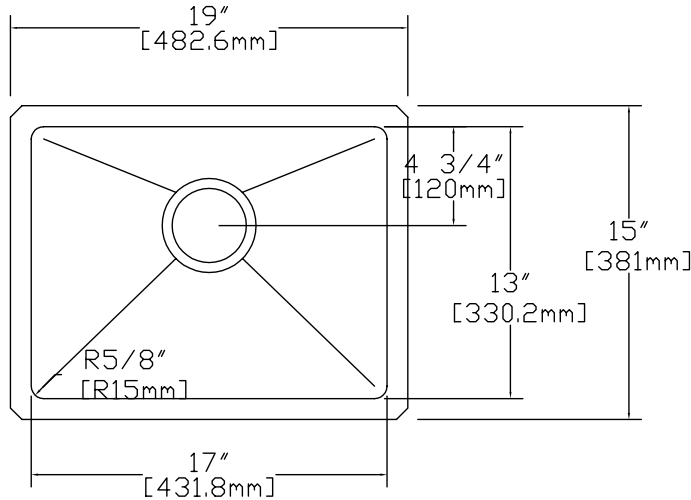

19 IN. SINGLE BOWL UNDERMOUNT BAR/PREP SINK
CAHCASS1915UMSB

FEATURES

MODEL	CAHCASS1915UMSB
SIZE	Overall: 19" x 15" x 10"
BOWL(S)	17" x 13" x 10"
DEPTH	10"
MATERIAL	Stainless Steel
DRAIN	Rear
MOUNT	Undermount

TOP VIEW

DRAIN

- Single Bowl
- Satin Brushed Nickel Finish
- 16 Gauge Thickness
- 304 Stainless Steel Sink
- Sound Cancellation Pads
- Thermal Undercoating
- Includes Bottom Grid(s) and 1 Basket Strainer
- Compatible with garbage disposals; does not require a flange extension
- Limited Lifetime Warranty

BEFORE YOU BEGIN INSTALLATION

- Carefully Read the instructions before starting installation.
- This product should be installed by an experienced professional.
- Drain pipe is not supplied. Connect to an existing drain pipe.

If you are missing any part, please stop and contact us immediately at (205) 702-9101.