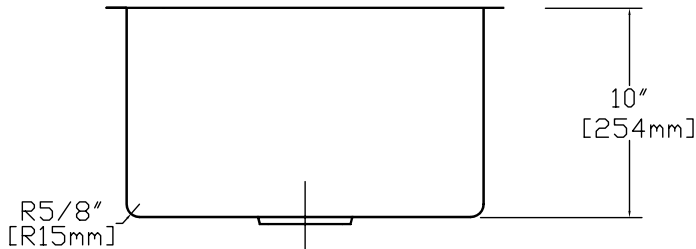

FRONT VIEW

DRAIN