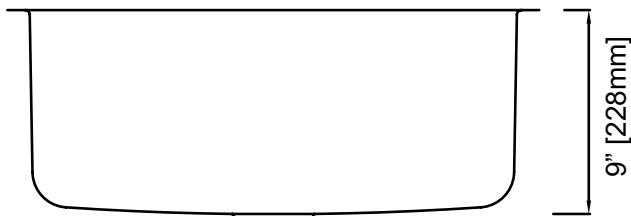

23 IN. SINGLE BOWL UNDERMOUNT KITCHEN SINK

CAHCASS2318UMSB-18

TOP VIEW

FRONT VIEW

DRAIN

FEATURES

MODEL CAHCASS2318UMSB-18

SIZE Overall:
23.125" x 17.625" x 9"

BOWL(S) 21" x 15.75" x 9"

DEPTH 9"

WEIGHT

MATERIAL Stainless Steel

DRAIN Center

MOUNT Undermount

- 18 Gauge Thickness
- 304 Stainless Steel Sink
- Sound Cancellation Pads
- Thermal Undercoating
- Requires 3-1/2 in. drain assembly and support framing or mounting hardware (not included)
- Compatible with garbage disposals; does not require a flange extension
- Limited Lifetime Warranty