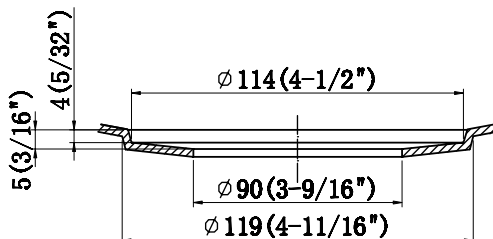

23 IN. SINGLE BOWL UNDERMOUNT KITCHEN SINK

CAHCASS2318UMSB-18

TOP VIEW

FRONT VIEW

DRAIN

FEATURES

MODEL CAHCASS2318UMSB-18

SIZE Overall:
23.125" x 17.625" x 9"

BOWL(S) 21" x 15.75" x 9"

DEPTH 9"

WEIGHT

MATERIAL Stainless Steel

DRAIN Center

MOUNT Undermount

- 18 Gauge Thickness
- 304 Stainless Steel Sink
- Sound Cancellation Pads
- Thermal Undercoating
- Requires 3-1/2 in. drain assembly and support framing or mounting hardware (not included)
- Compatible with garbage disposals; does not require a flange extension
- Limited Lifetime Warranty