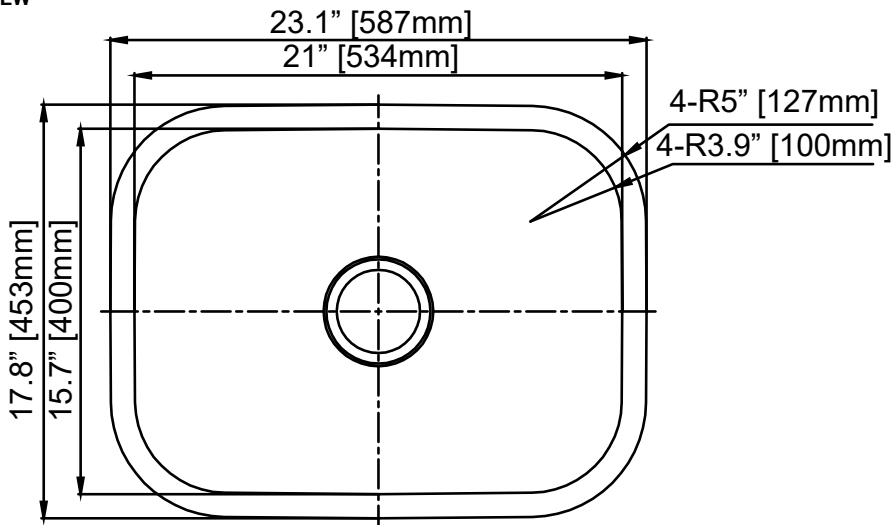

23 IN. SINGLE BOWL UNDERMOUNT KITCHEN SINK

CAHCASS2318UMSB-18

TOP VIEW

FRONT VIEW

DRAIN

FEATURES

MODEL CAHCASS2318UMSB-18

SIZE Overall:
23.125" x 17.625" x 9"

BOWL(S) 21" x 15.75" x 9"

DEPTH 9"

WEIGHT

MATERIAL Stainless Steel

DRAIN Center

MOUNT Undermount

- 18 Gauge Thickness
- 304 Stainless Steel Sink
- Sound Cancellation Pads
- Thermal Undercoating
- Requires 3-1/2 in. drain assembly and support framing or mounting hardware (not included)
- Compatible with garbage disposals; does not require a flange extension
- Limited Lifetime Warranty