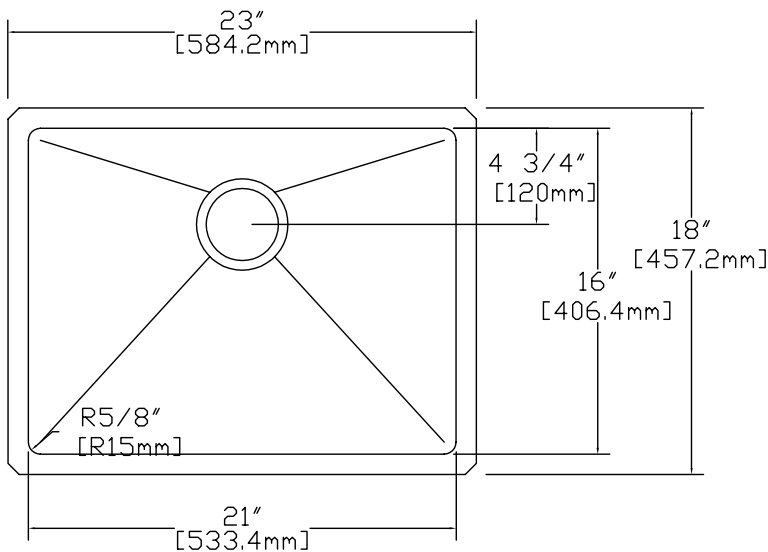

FEATURES

MODEL CAHCASS2318UMSB

SIZE Overall: 23" x 18" x 10"

BOWL(S) 21" x 16" x 10"

DEPTH 10"

MATERIAL Stainless Steel

DRAIN Rear

MOUNT Undermount

- Single Bowl
- Satin Brushed Nickel Finish
- 16 Gauge Thickness
- 304 Stainless Steel Sink
- Sound Cancellation Pads
- Thermal Undercoating
- Includes Bottom Grid(s) and 1 Basket Strainer
- Compatible with garbage disposals; does not require a flange extension
- Limited Lifetime Warranty

TOP VIEW