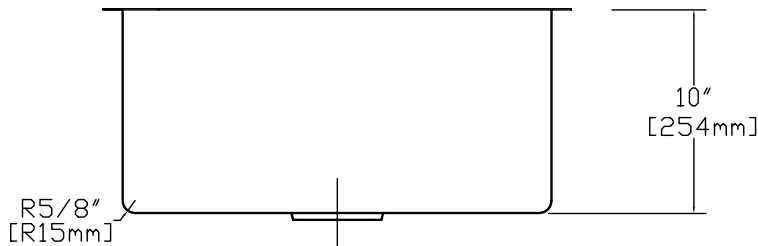

FRONT VIEW

DRAIN