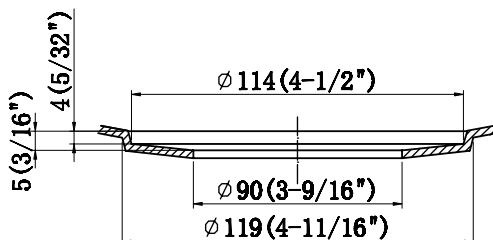

BEFORE YOU BEGIN INSTALLATION

- Carefully Read the instructions before starting installation.
- This product should be installed by an experienced professional.
- Drain pipe is not supplied. Connect to an existing drain pipe.

If you are missing any part, please stop and contact us immediately at (205) 702-9101.