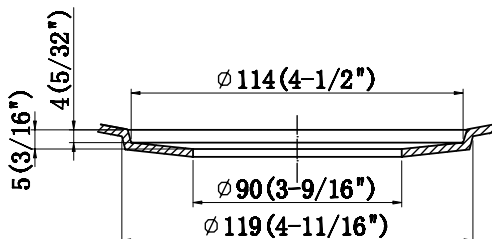

23 IN. SINGLE BOWL UNDERMOUNT KITCHEN SINK

CAHCASS2318USB-ADA

TOP VIEW

FRONT VIEW

DRAIN

FEATURES

MODEL	CAHCASS2318USB-ADA
SIZE	Overall: 22.875" x 17.625" x 5.875"
BOWL(S)	21" x 15.75" x 5.875"
DEPTH	5.875"
WEIGHT	
MATERIAL	Stainless Steel
DRAIN	Rear
MOUNT	Undermount

- 18 Gauge Thickness
- 304 Stainless Steel Sink
- Sound Cancellation Pads
- Thermal Undercoating
- Requires 3-1/2 in. drain assembly and support framing or mounting hardware (not included)
- Compatible with garbage disposals; does not require a flange extension
- Limited Lifetime Warranty