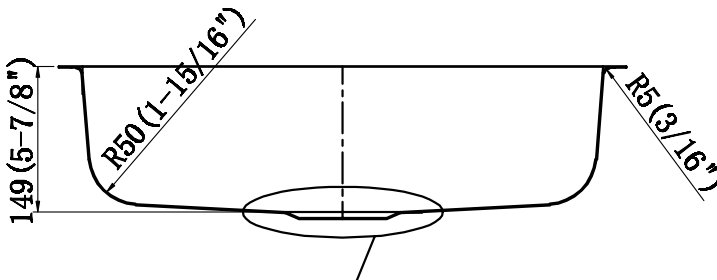

23 IN. SINGLE BOWL UNDERMOUNT KITCHEN SINK

CAHCASS2318USB-ADA

TOP VIEW

FRONT VIEW

DRAIN

FEATURES

MODEL	CAHCASS2318USB-ADA
SIZE	Overall: 22.875" x 17.625" x 5.875"
BOWL(S)	21" x 15.75" x 5.875"
DEPTH	5.875"
WEIGHT	
MATERIAL	Stainless Steel
DRAIN	Rear
MOUNT	Undermount