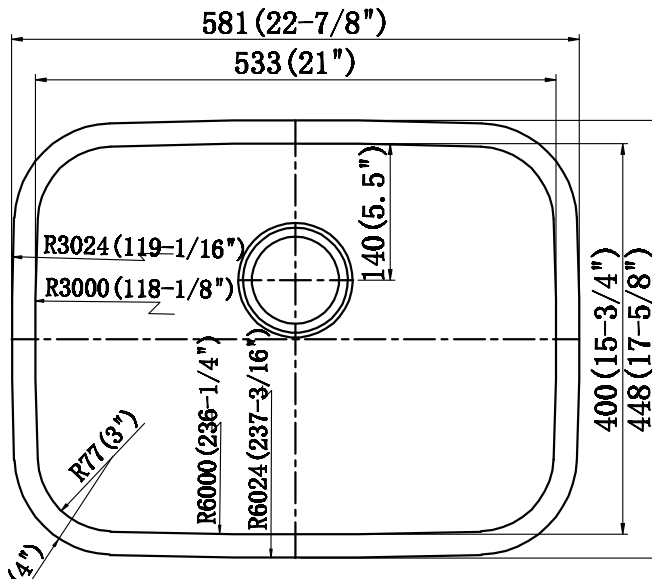

23 IN. SINGLE BOWL UNDERMOUNT KITCHEN SINK

CAHCASS2318USB-ADA

TOP VIEW

FRONT VIEW

DRAIN

FEATURES

MODEL	CAHCASS2318USB-ADA
SIZE	Overall: 22.875" x 17.625" x 5.875"
BOWL(S)	21" x 15.75" x 5.875"
DEPTH	5.875"
WEIGHT	
MATERIAL	Stainless Steel
DRAIN	Rear
MOUNT	Undermount

- 18 Gauge Thickness
- 304 Stainless Steel Sink
- Sound Cancellation Pads
- Thermal Undercoating
- Requires 3-1/2 in. drain assembly and support framing or mounting hardware (not included)
- Compatible with garbage disposals; does not require a flange extension
- Limited Lifetime Warranty