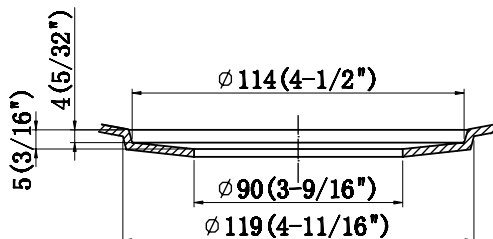

25 IN. SINGLE BOWL TOPMOUNT KITCHEN SINK

CAHCASS2522DISB-20.4

TOP VIEW

FRONT VIEW

DRAIN

FEATURES

MODEL CAHCASS2522DISB-20.4

SIZE Overall:
25" x 22" x 8.25"

BOWL(S) 21.125" x 15.75" x 8.25"

DEPTH 6"

WEIGHT

MATERIAL Stainless Steel

DRAIN Center

MOUNT Undermount

- 20 Gauge Thickness
- 304 Stainless Steel Sink
- Sound Cancellation Pads
- Thermal Undercoating
- Requires 3-1/2 in. drain assembly and support framing or mounting hardware (not included)
- Compatible with garbage disposals; does not require a flange extension
- Limited Lifetime Warranty