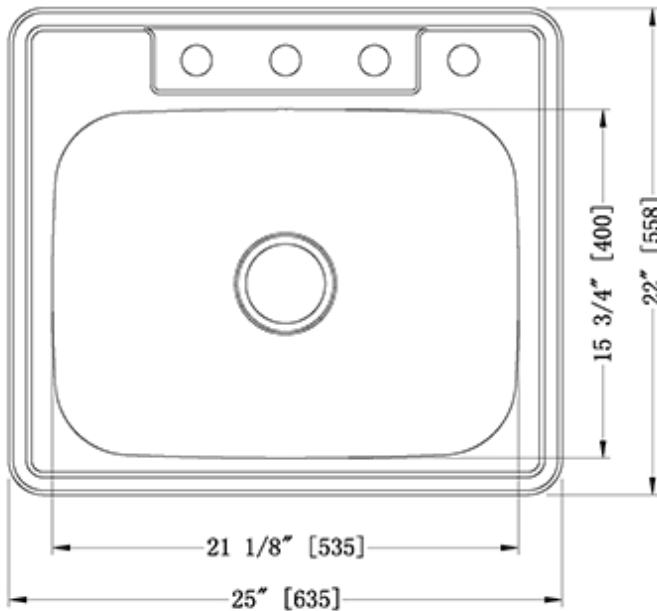

25 IN. SINGLE BOWL TOPMOUNT KITCHEN SINK

CAHCASS2522DISB-20.4

TOP VIEW

FRONT VIEW

DRAIN

FEATURES

MODEL CAHCASS2522DISB-20.4

SIZE Overall:
25" x 22" x 8.25"

BOWL(S) 21.125" x 15.75" x 8.25"

DEPTH 6"

WEIGHT

MATERIAL Stainless Steel

DRAIN Center

MOUNT Undermount

- 20 Gauge Thickness
- 304 Stainless Steel Sink
- Sound Cancellation Pads
- Thermal Undercoating
- Requires 3-1/2 in. drain assembly and support framing or mounting hardware (not included)
- Compatible with garbage disposals; does not require a flange extension
- Limited Lifetime Warranty