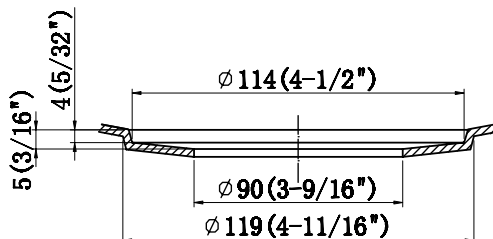

## FEATURES

**MODEL** CAHCASS2522DISB-ADA-20.3

**SIZE** Overall:  
25" x 22.01" x 6"

**BOWL(S)** 20.98" x 15.51" x 6"

**DEPTH** 6"

## WEIGHT

**MATERIAL** Stainless Steel

**DRAIN** Center

**MOUNT** Undermount

TOP VIEW

FRONT VIEW

DRAIN

- 20 Gauge Thickness
- 304 Stainless Steel Sink
- Sound Cancellation Pads
- Thermal Undercoating
- Requires 3-1/2 in. drain assembly and support framing or mounting hardware (not included)
- Compatible with garbage disposals; does not require a flange extension
- Limited Lifetime Warranty