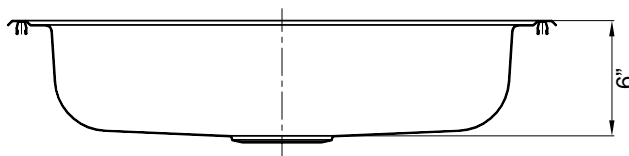

## FEATURES

**MODEL** CAHCASS2522DISB-ADA-20.3

**SIZE** Overall:  
25" x 22.01" x 6"

**BOWL(S)** 20.98" x 15.51" x 6"

**DEPTH** 6"

## WEIGHT

**MATERIAL** Stainless Steel

**DRAIN** Center

**MOUNT** Undermount

TOP VIEW

FRONT VIEW

DRAIN

- 20 Gauge Thickness
- 304 Stainless Steel Sink
- Sound Cancellation Pads
- Thermal Undercoating
- Requires 3-1/2 in. drain assembly and support framing or mounting hardware (not included)
- Compatible with garbage disposals; does not require a flange extension
- Limited Lifetime Warranty