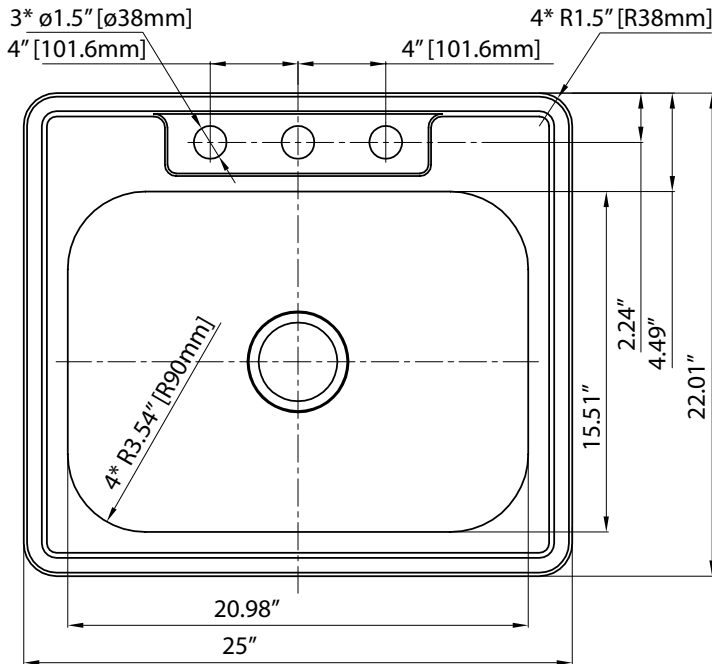

## FEATURES

**MODEL** CAHCASS2522DISB-ADA-20.3

**SIZE** Overall:  
25" x 22.01" x 6"

**BOWL(S)** 20.98" x 15.51" x 6"

**DEPTH** 6"

## WEIGHT

**MATERIAL** Stainless Steel

**DRAIN** Center

**MOUNT** Undermount

TOP VIEW

FRONT VIEW

DRAIN

- 20 Gauge Thickness
- 304 Stainless Steel Sink
- Sound Cancellation Pads
- Thermal Undercoating
- Requires 3-1/2 in. drain assembly and support framing or mounting hardware (not included)
- Compatible with garbage disposals; does not require a flange extension
- Limited Lifetime Warranty