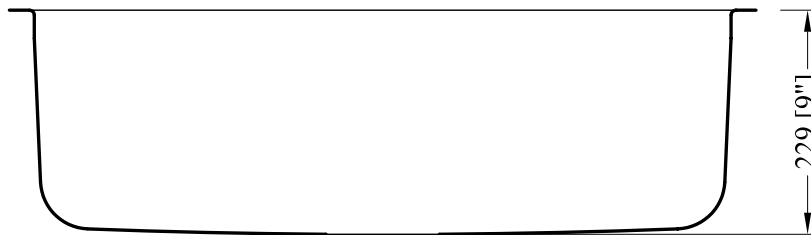

## FEATURES

**MODEL** CAHCASS3018UMSB-18

**SIZE** Overall:  
30" x 18.125" x 9"

**BOWL(S)** 28" x 16.125" x 9"

**DEPTH** 9"

TOP VIEW

FRONT VIEW

DRAIN