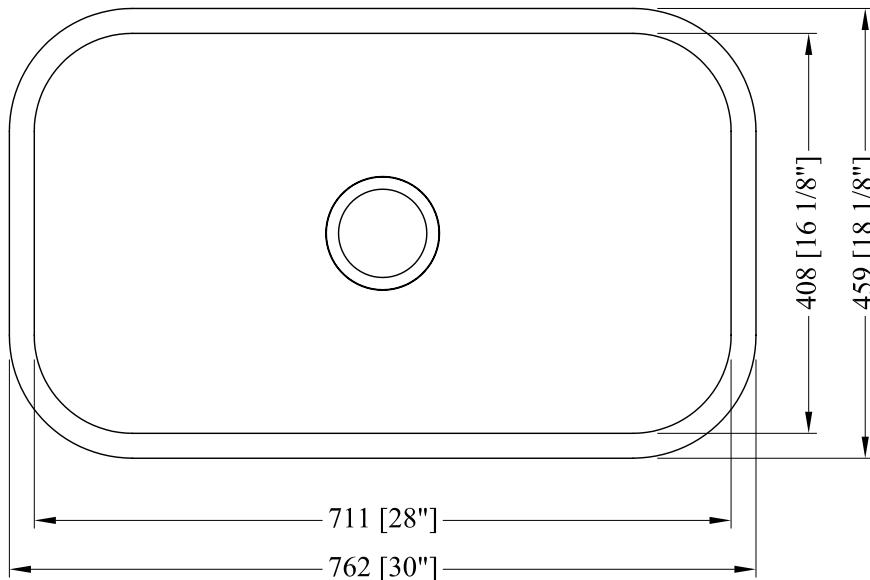

## FEATURES

**MODEL** CAHCASS3018UMSB-18

**SIZE** Overall:  
30" x 18.125" x 9"

**BOWL(S)** 28" x 16.125" x 9"

**DEPTH** 9"

## WEIGHT

**MATERIAL** Stainless Steel

**DRAIN** Center

**MOUNT** Undermount

- 18 Gauge Thickness
- 304 Stainless Steel Sink
- Sound Cancellation Pads
- Thermal Undercoating
- Requires 3-1/2 in. drain assembly and support framing or mounting hardware (not included)
- Compatible with garbage disposals; does not require a flange extension
- Limited Lifetime Warranty

TOP VIEW

FRONT VIEW

DRAIN