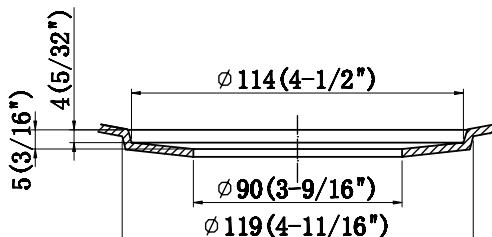

## FEATURES

**MODEL** CAHCASS3018UMSB-18

**SIZE** Overall:  
30" x 18.125" x 9"

**BOWL(S)** 28" x 16.125" x 9"

**DEPTH** 9"

TOP VIEW

FRONT VIEW

DRAIN