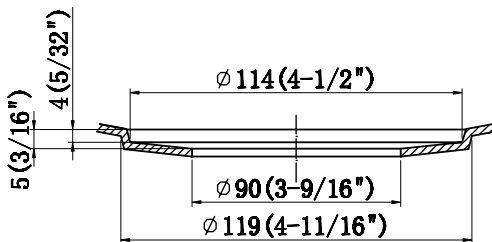

- 16 Gauge Thickness
- 304 Stainless Steel Sink
- Sound Cancellation Pads
- Thermal Undercoating
- Requires 3-1/2 in. drain assembly and support framing or mounting hardware (not included)
- Compatible with garbage disposals; does not require a flange extension
- Limited Lifetime Warranty

BEFORE YOU BEGIN INSTALLATION

- Carefully Read the instructions before starting installation.
- This product should be installed by an experienced professional.
- Drain pipe is not supplied. Connect to an existing drain pipe.

If you are missing any part, please stop and contact us immediately at (205) 702-9101.