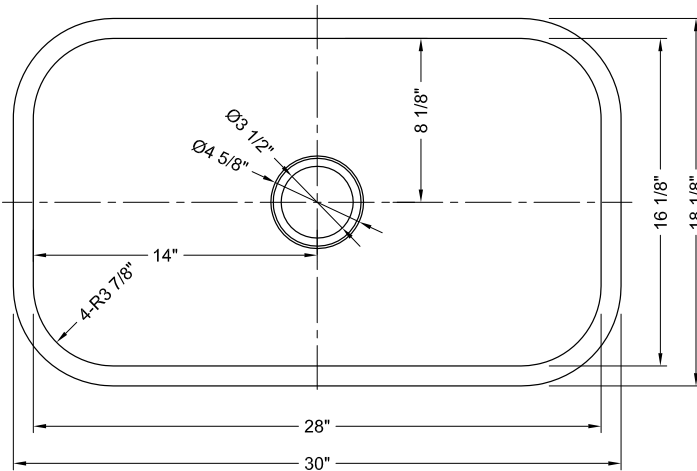

30 IN. SINGLE BOWL UNDERMOUNT KITCHEN SINK

CAHCASS3018UMSB

FEATURES

MODEL	CAHCASS3018UMSB
SIZE	Overall: 30" x 18.125" x 9"
BOWL(S)	28" x 16.125" x 9"
DEPTH	9"
WEIGHT	40 lbs.
MATERIAL	Stainless Steel
DRAIN	Center
MOUNT	Undermount

TOP VIEW

DRAIN

- 16 Gauge Thickness
- 304 Stainless Steel Sink
- Sound Cancellation Pads
- Thermal Undercoating
- Requires 3-1/2 in. drain assembly and support framing or mounting hardware (not included)
- Compatible with garbage disposals; does not require a flange extension
- Limited Lifetime Warranty

BEFORE YOU BEGIN INSTALLATION

- Carefully Read the instructions before starting installation.
- This product should be installed by an experienced professional.
- Drain pipe is not supplied. Connect to an existing drain pipe.

If you are missing any part, please stop and contact us immediately at (205) 702-9101.