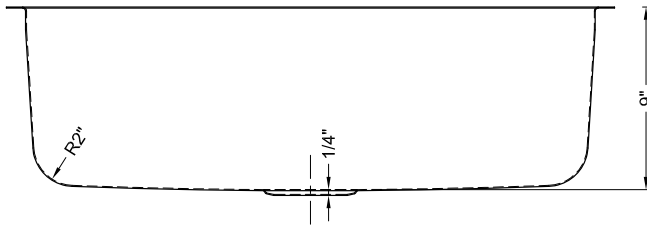

FRONT VIEW

DRAIN