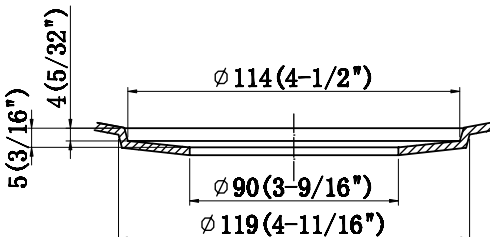

32 IN. 60/40 BOWL UNDERMOUNT KITCHEN SINK

CAHCASS32186040UMDB

FEATURES

MODEL	CAHCASS32186040UMDB
SIZE	Overall: 32" x 18" x 10"
BOWL(S)	(L) 17" x 16" x 10" (R) 12" x 16" x 10"
DEPTH	10"
MATERIAL	Stainless Steel
DRAIN	Rear
MOUNT	Undermount

TOP VIEW

FRONT VIEW

DRAIN

- Double Bowl 60/40 Split
- Satin Brushed Nickel Finish
- 16 Gauge Thickness
- 304 Stainless Steel Sink
- Sound Cancellation Pads
- Thermal Undercoating
- Includes Bottom Grid(s) and 1 Basket Strainer
- Compatible with garbage disposals; does not require a flange extension
- Limited Lifetime Warranty