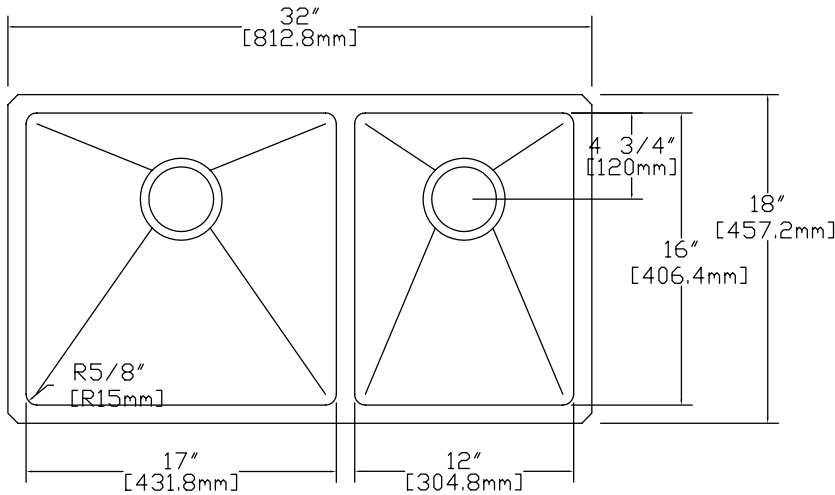

32 IN. 60/40 BOWL UNDERMOUNT KITCHEN SINK

CAHCASS32186040UMDB

FEATURES

MODEL	CAHCASS32186040UMDB
SIZE	Overall: 32" x 18" x 10"
BOWL(S)	(L) 17" x 16" x 10" (R) 12" x 16" x 10"
DEPTH	10"
MATERIAL	Stainless Steel
DRAIN	Rear
MOUNT	Undermount

TOP VIEW

FRONT VIEW

DRAIN

- Double Bowl 60/40 Split
- Satin Brushed Nickel Finish
- 16 Gauge Thickness
- 304 Stainless Steel Sink
- Sound Cancellation Pads
- Thermal Undercoating
- Includes Bottom Grid(s) and 1 Basket Strainer
- Compatible with garbage disposals; does not require a flange extension
- Limited Lifetime Warranty