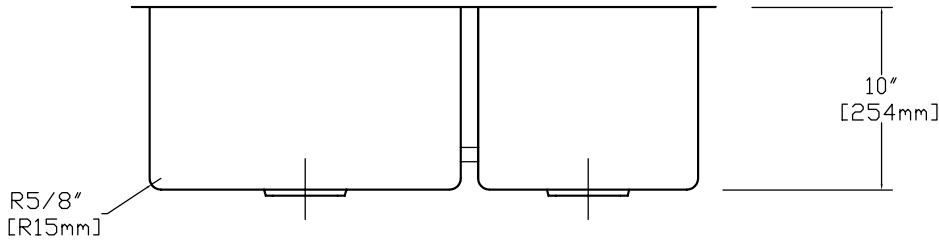

32 IN. 60/40 BOWL UNDERMOUNT KITCHEN SINK

CAHCASS32186040UMDB

FEATURES

MODEL	CAHCASS32186040UMDB
SIZE	Overall: 32" x 18" x 10"
BOWL(S)	(L) 17" x 16" x 10" (R) 12" x 16" x 10"
DEPTH	10"
MATERIAL	Stainless Steel
DRAIN	Rear
MOUNT	Undermount

TOP VIEW

FRONT VIEW

DRAIN

- Double Bowl 60/40 Split
- Satin Brushed Nickel Finish
- 16 Gauge Thickness
- 304 Stainless Steel Sink
- Sound Cancellation Pads
- Thermal Undercoating
- Includes Bottom Grid(s) and 1 Basket Strainer
- Compatible with garbage disposals; does not require a flange extension
- Limited Lifetime Warranty