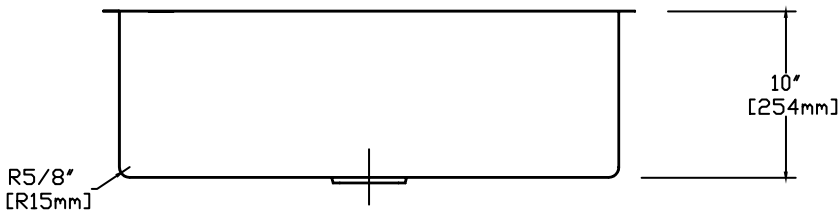

FRONT VIEW

DRAIN