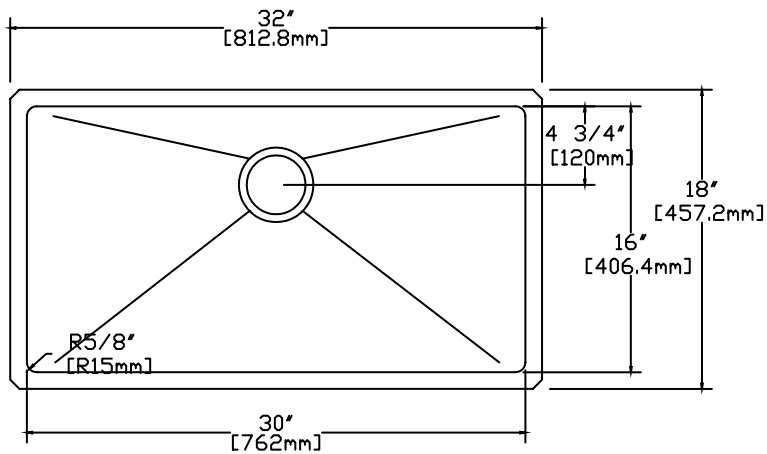

32 IN. SINGLE BOWL UNDERMOUNT KITCHEN SINK

CAHCASS3218UMSB

FEATURES

MODEL CAHCASS3218UMSB

SIZE Overall: 32" x 18" x 10"

BOWL(S) 30" x 16" x 10"

DEPTH 10"

MATERIAL Stainless Steel

DRAIN Rear

MOUNT Undermount

- Single Bowl
- Satin Brushed Nickel Finish
- 16 Gauge Thickness
- 304 Stainless Steel Sink
- Sound Cancellation Pads
- Thermal Undercoating
- Includes Bottom Grid(s) and 1 Basket Strainer
- Compatible with garbage disposals; does not require a flange extension
- Limited Lifetime Warranty

TOP VIEW

FRONT VIEW

DRAIN

BEFORE YOU BEGIN INSTALLATION

- Carefully Read the instructions before starting installation.
- This product should be installed by an experienced professional.
- Drain pipe is not supplied. Connect to an existing drain pipe.

If you are missing any part, please stop and contact us immediately at (205) 702-9101.