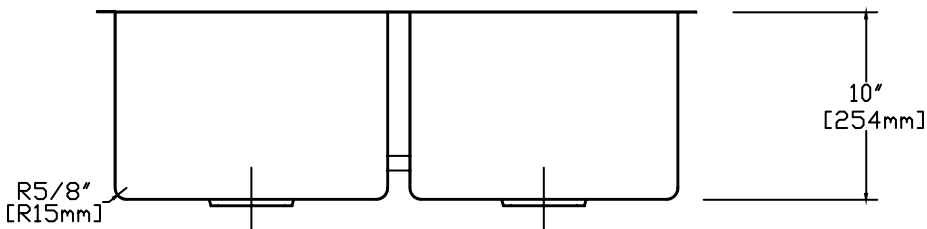

32 IN. 50/50 BOWL UNDERMOUNT KITCHEN SINK

CAHCASS325050UMDB-M

FEATURES

MODEL	CAHCASS325050UMDB-M
SIZE	Overall: 32" x 18" x 10"
BOWL(S)	(L/R)14.5" x 16" x 10"
DEPTH	10"
MATERIAL	Stainless Steel
DRAIN	Rear
MOUNT	Undermount

- Double Bowl 50/50 Split
- Satin Brushed Nickel Finish
- 16 Gauge Thickness
- 304 Stainless Steel Sink
- Sound Cancellation Pads
- Thermal Undercoating
- Includes Bottom Grid(s) and 1 Basket Strainer
- Compatible with garbage disposals; does not require a flange extension
- Limited Lifetime Warranty

FRONT VIEW

BEFORE YOU BEGIN INSTALLATION

- Carefully Read the instructions before starting installation.
- This product should be installed by an experienced professional.
- Drain pipe is not supplied. Connect to an existing drain pipe.

If you are missing any part, please stop and contact us immediately at (205) 702-9101.