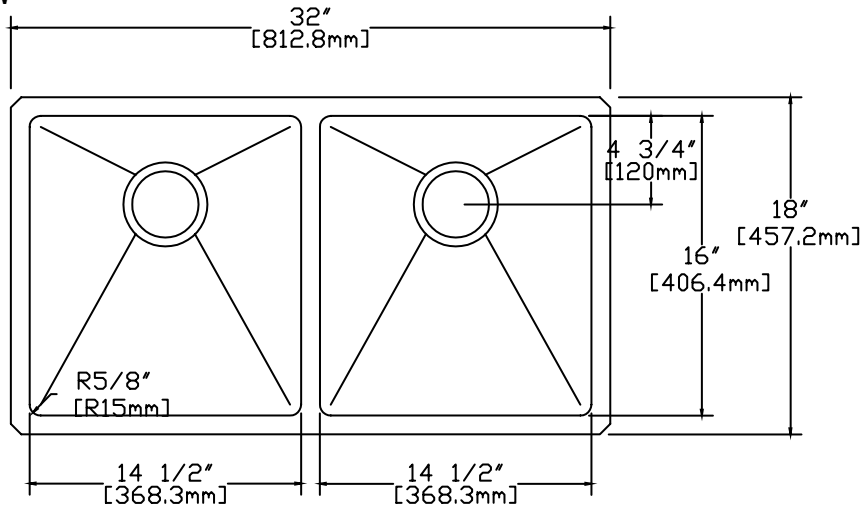

FEATURES

MODEL	CAHCASS325050UMDB-M
SIZE	Overall: 32" x 18" x 10"
BOWL(S)	(L/R)14.5" x 16" x 10"
DEPTH	10"
MATERIAL	Stainless Steel
DRAIN	Rear
MOUNT	Undermount

- Double Bowl 50/50 Split
- Satin Brushed Nickel Finish
- 16 Gauge Thickness
- 304 Stainless Steel Sink
- Sound Cancellation Pads
- Thermal Undercoating
- Includes Bottom Grid(s) and 1 Basket Strainer
- Compatible with garbage disposals; does not require a flange extension
- Limited Lifetime Warranty

TOP VIEW