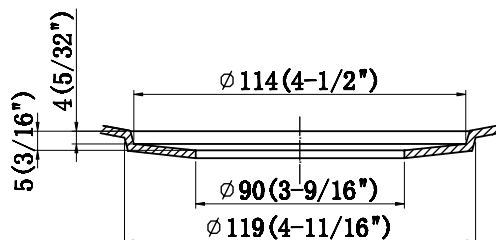

32 IN. 50/50 BOWL UNDERMOUNT KITCHEN SINK

CAHCASS325050UMDB-M

FEATURES

MODEL	CAHCASS325050UMDB-M
SIZE	Overall: 32" x 18" x 10"
BOWL(S)	(L/R)14.5" x 16" x 10"
DEPTH	10"
MATERIAL	Stainless Steel
DRAIN	Rear
MOUNT	Undermount

- Double Bowl 50/50 Split
- Satin Brushed Nickel Finish
- 16 Gauge Thickness
- 304 Stainless Steel Sink
- Sound Cancellation Pads
- Thermal Undercoating
- Includes Bottom Grid(s) and 1 Basket Strainer
- Compatible with garbage disposals; does not require a flange extension
- Limited Lifetime Warranty

TOP VIEW

FRONT VIEW

DRAIN

BEFORE YOU BEGIN INSTALLATION

- Carefully Read the instructions before starting installation.
- This product should be installed by an experienced professional.
- Drain pipe is not supplied. Connect to an existing drain pipe.