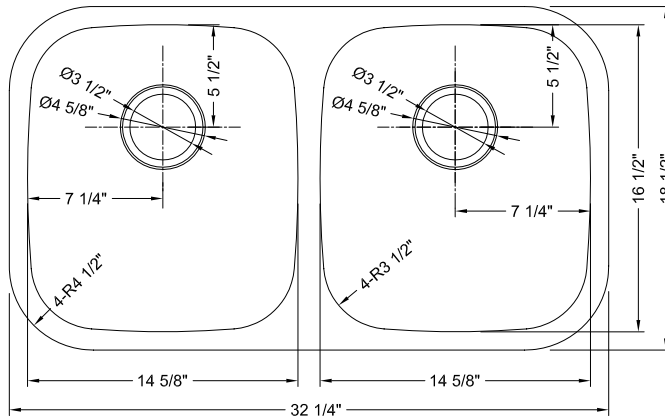

32 IN. DOUBLE BOWL UNDERMOUNT KITCHEN SINK

CAHCASS325050UMDB-S

FEATURES

MODEL	CAHCASS325050UMDB-S
SIZE	Overall: 32.25" x 18.5" x 9"
BOWL(S)	(L/R) 14.5" x 16.5" x 9"
DEPTH	9"
WEIGHT	46 lbs.
MATERIAL	Stainless Steel
DRAIN	Rear
MOUNT	Undermount

TOP VIEW

FRONT VIEW

DRAIN

- 16 Gauge Thickness
- 304 Stainless Steel Sink
- Sound Cancellation Pads
- Thermal Undercoating
- Requires 3-1/2 in. drain assembly and support framing or mounting hardware (not included)
- Compatible with garbage disposals; does not require a flange extension
- Limited Lifetime Warranty