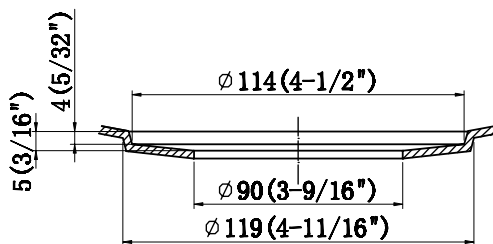

- 16 Gauge Thickness
- 304 Stainless Steel Sink
- Sound Cancellation Pads
- Thermal Undercoating
- Requires 3-1/2 in. drain assembly and support framing or mounting hardware (not included)
- Compatible with garbage disposals; does not require a flange extension
- Limited Lifetime Warranty

BEFORE YOU BEGIN INSTALLATION

- Carefully Read the instructions before starting installation.
- This product should be installed by an experienced professional.
- Drain pipe is not supplied. Connect to an existing drain pipe.

If you are missing any part, please stop and contact us immediately at (205) 702-9101.