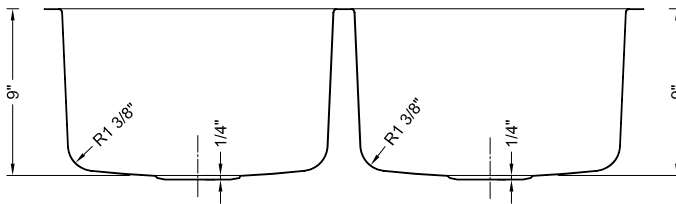

FRONT VIEW

DRAIN