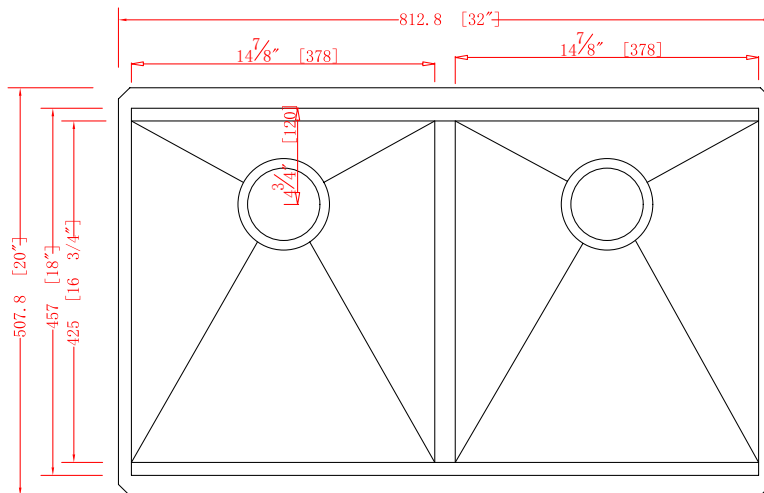

# 32 IN. 50/50 BOWL UNDERMOUNT KITCHEN SINK

CAHCASS325050UMDBWS

## FEATURES

<b>MODEL</b>	CAHCASS325050UMDBWS
<b>SIZE</b>	Overall: 32" x 20" x 10"
<b>BOWL(S)</b>	(L/R)14.675" x 16.75" x 10"
<b>DEPTH</b>	10"
<b>MATERIAL</b>	Stainless Steel
<b>DRAIN</b>	Rear
<b>MOUNT</b>	Undermount

TOP VIEW

FRONT VIEW

SIDE VIEW

- Double Bowl 50/50 Split
- Satin Brushed Nickel Finish
- 16 Gauge Thickness
- 304 Stainless Steel Sink
- Sound Cancellation Pads
- Thermal Undercoating
- Includes Bottom Grid(s) and 1 Basket Strainer, Cutting Board, Colander
- Compatible with garbage disposals; does not require a flange extension
- Limited Lifetime Warranty