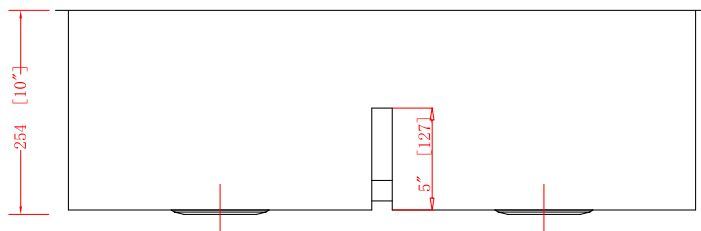

32 IN. 50/50 BOWL UNDERMOUNT KITCHEN SINK

CAHCASS325050UMDBWS

FEATURES

MODEL	CAHCASS325050UMDBWS
SIZE	Overall: 32" x 20" x 10"
BOWL(S)	(L/R)14.675" x 16.75" x 10"
DEPTH	10"
MATERIAL	Stainless Steel
DRAIN	Rear
MOUNT	Undermount

- Double Bowl 50/50 Split
- Satin Brushed Nickel Finish
- 16 Gauge Thickness
- 304 Stainless Steel Sink
- Sound Cancellation Pads
- Thermal Undercoating
- Includes Bottom Grid(s) and 1 Basket Strainer, Cutting Board, Colander
- Compatible with garbage disposals; does not require a flange extension
- Limited Lifetime Warranty

BEFORE YOU BEGIN INSTALLATION

- Carefully Read the instructions before starting installation.
- This product should be installed by an experienced professional.
- Drain pipe is not supplied. Connect to an existing drain pipe.

If you are missing any part, please stop and contact us immediately at (205) 702-9101.