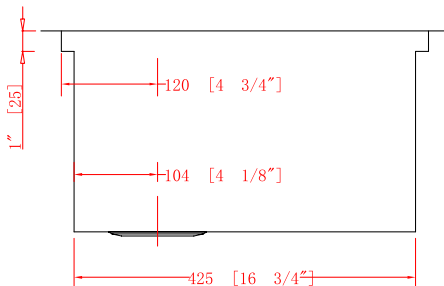

32 IN. 50/50 BOWL UNDERMOUNT KITCHEN SINK

CAHCASS325050UMDBWS

FEATURES

MODEL	CAHCASS325050UMDBWS
SIZE	Overall: 32" x 20" x 10"
BOWL(S)	(L/R)14.675" x 16.75" x 10"
DEPTH	10"
MATERIAL	Stainless Steel
DRAIN	Rear
MOUNT	Undermount

SIDE VIEW

- Double Bowl 50/50 Split
- Satin Brushed Nickel Finish
- 16 Gauge Thickness
- 304 Stainless Steel Sink
- Sound Cancellation Pads
- Thermal Undercoating
- Includes Bottom Grid(s) and 1 Basket Strainer, Cutting Board, Colander
- Compatible with garbage disposals; does not require a flange extension
- Limited Lifetime Warranty

BEFORE YOU BEGIN INSTALLATION

- Carefully Read the instructions before starting installation.
- This product should be installed by an experienced professional.
- Drain pipe is not supplied. Connect to an existing drain pipe.

If you are missing any part, please stop and contact us immediately at (205) 702-9101.