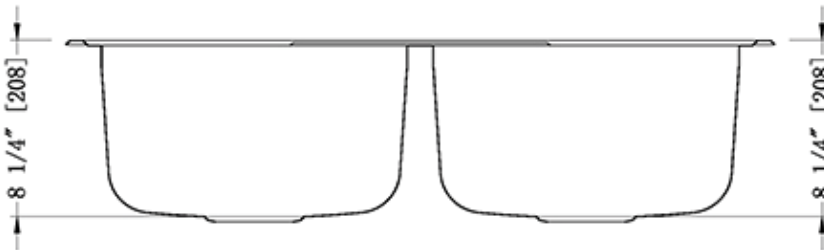

25 IN. SINGLE BOWL TOPMOUNT KITCHEN SINK

CAHCASS3322DIDB-20.4

TOP VIEW

FRONT VIEW

DRAIN

FEATURES

MODEL	CAHCASS3322DIDB-20.4
SIZE	Overall: 33" x 22" x 8.25"
BOWL(S)	(L/R)14.125" x 15.75" x 8.25"
DEPTH	6"
WEIGHT	
MATERIAL	Stainless Steel
DRAIN	Center
MOUNT	Undermount