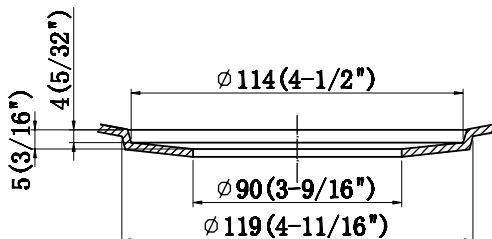

25 IN. SINGLE BOWL TOPMOUNT KITCHEN SINK

CAHCASS3322DIDB-20.4

TOP VIEW

FRONT VIEW

DRAIN

FEATURES

MODEL	CAHCASS3322DIDB-20.4
SIZE	Overall: 33" x 22" x 8.25"
BOWL(S)	(L/R)14.125" x 15.75" x 8.25"
DEPTH	6"
WEIGHT	
MATERIAL	Stainless Steel
DRAIN	Center
MOUNT	Undermount

- 20 Gauge Thickness
- 304 Stainless Steel Sink
- Sound Cancellation Pads
- Thermal Undercoating
- Requires 3-1/2 in. drain assembly and support framing or mounting hardware (not included)
- Compatible with garbage disposals; does not require a flange extension
- Limited Lifetime Warranty