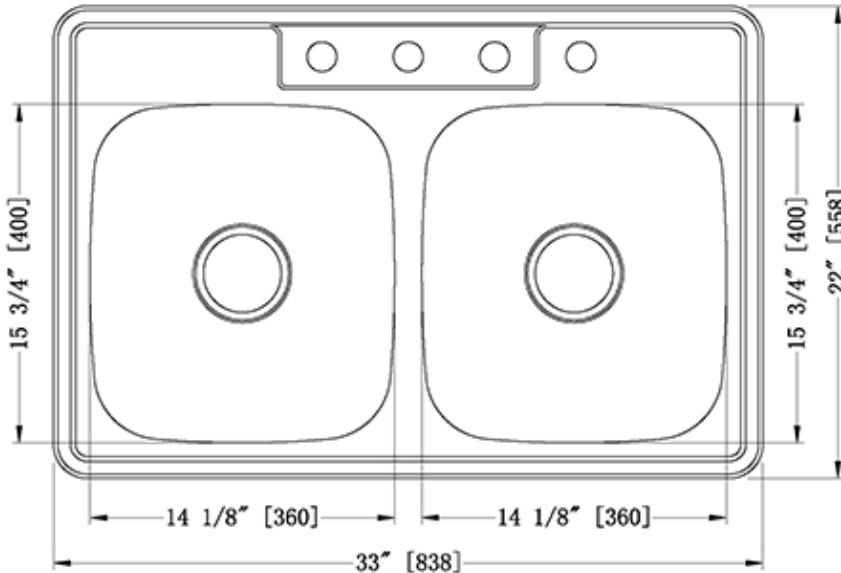

25 IN. SINGLE BOWL TOPMOUNT KITCHEN SINK

CAHCASS3322DIDB-20.4

TOP VIEW

FRONT VIEW

DRAIN

FEATURES

MODEL	CAHCASS3322DIDB-20.4
SIZE	Overall: 33" x 22" x 8.25"
BOWL(S)	(L/R)14.125" x 15.75" x 8.25"
DEPTH	6"
WEIGHT	
MATERIAL	Stainless Steel
DRAIN	Center
MOUNT	Undermount

- 20 Gauge Thickness
- 304 Stainless Steel Sink
- Sound Cancellation Pads
- Thermal Undercoating
- Requires 3-1/2 in. drain assembly and support framing or mounting hardware (not included)
- Compatible with garbage disposals; does not require a flange extension
- Limited Lifetime Warranty