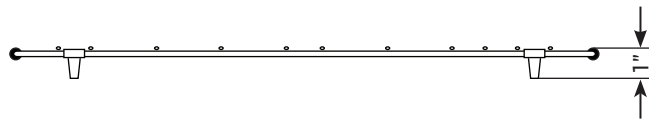

SINK GRID FOR 24 IN. FIRECLAY SINK

CAFC24SBWIREGRID (Polished Chrome)

FEATURES

MODEL CAFC24SBWIREGRID

SIZE 15" L x 20-3/4" W

DEPTH 1"

WEIGHT 1 lb.

MATERIAL 304 grade stainless steel

DRAIN Center

- Designed to be used with **Cahaba 24 in. Single Bowl Farmhouse Fireclay Kitchen Sink** (CAFC24SB or CAFC24SBUSS)
- Accomodates 3-1/2 in. drain
- Includes rubber feet covers
- 1 Year Limited Residential Warranty