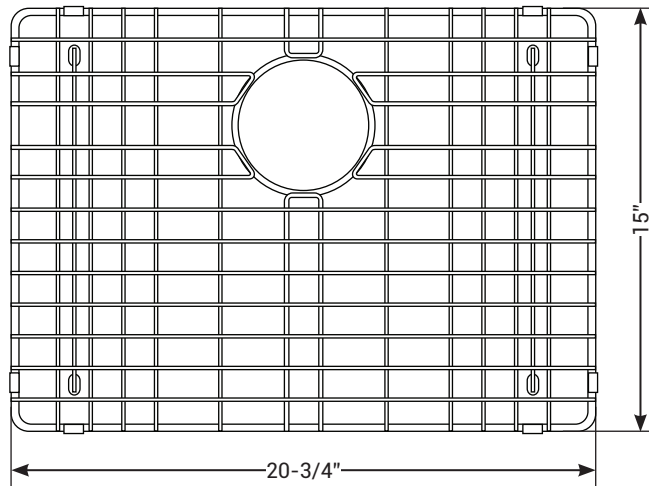

SINK GRID FOR 24 IN. FIRECLAY SINK

CAFC24SBWIREGRID (Polished Chrome)

FEATURES

MODEL CAFC24SBWIREGRID

SIZE 15" L x 20-3/4" W

DEPTH 1"

WEIGHT 1 lb.

MATERIAL 304 grade stainless steel

DRAIN Center

- Designed to be used with **Cahaba 24 in. Single Bowl Farmhouse Fireclay Kitchen Sink** (CAFC24SB or CAFC24SBUSS)
- Accomodates 3-1/2 in. drain
- Includes rubber feet covers
- 1 Year Limited Residential Warranty